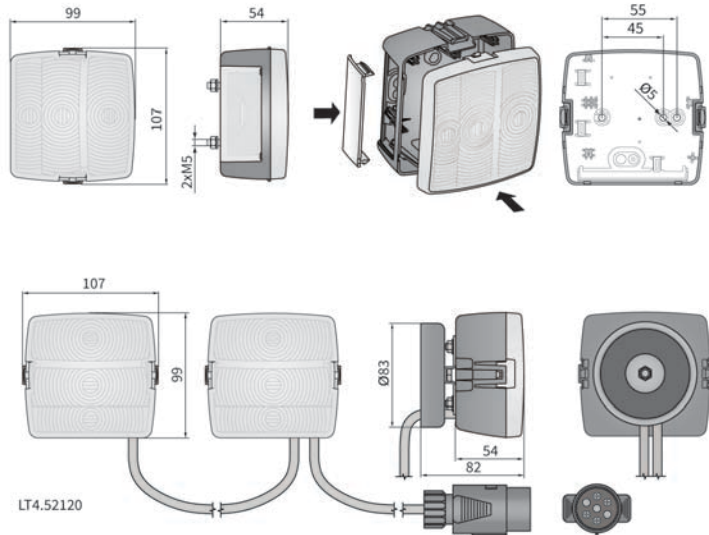

## TECHNICAL DATA / FEATURES

- dimensions: 104x99x55
- light functions: parking, stop light (main), direction indicator, number plate illumin.
- function markings: R, S1, 2a, L, AD, 1D
- traffic: right-hand / left-hand
- source of light: P21W and C5W, P21W and R5W
- maximum power: 21W, 5W
- nominal voltage: 12V-24V DC
- optics: standard
- IP rating: IP54
- mounting: rear, bolts, ferrite magnet
- housing's material: plastic
- housing's colour: black
- lens' material: plastic
- built-in connectors: -

## ADDITIONAL INFORMATION

To be mounted on the back or at the front of the vehicle. Possible installation as: left-side, right-side or in vertical position.

It is possible to install needed connectors on wire (on request).

Replacement parts:

- composite lens for rear lamps LT4 - cat. No. A.17735
- composite lens for front lamps LT4 - cat. No. A.17736

Applications:

- trucks
- trailers
- camping trailers
- slow-moving vehicles
- tractors

## DIMENSIONS

Cat. number	Homologation code	Lamp type		Light functions				Function markings						Accessories						Mounting method		Side			Application		Packaging / pc	
		rear	front	parking	stop light (main)	direction indicator	number plate illumin.	R	S1	2a	L	AD	1D	bulb P21W 12V	bulb C5W 12V-5W	cable 7 m	cable 9 m	cable 11 m	cable 16 m	lighter plug	bolts	ferrite magn. holder	right / left	right	left	universal	dedicated	carton box
<b>LT4.52110</b>	088	✓		✓	✓	✓	✓	✓	✓	✓	✓		✓	✓						✓		✓			✓			1
LT4.52111	088	✓		✓	✓	✓	✓	✓	✓	✓	✓		✓	✓						✓		✓			✓			1
<b>LT4.52100</b>	088	✓		✓	✓	✓	✓	✓	✓	✓	✓		✓	✓						✓		✓			✓	A		1
<b>LT4.52101</b>	088	✓		✓	✓	✓	✓	✓	✓	✓	✓		✓	✓						✓		✓			✓	A		1
LT4.52120	088	✓		✓	✓	✓	✓	✓	✓	✓	✓		✓	✓						✓		✓			✓			2
LT4.52130	088	✓		✓	✓	✓	✓	✓	✓	✓	✓		✓	✓						✓		✓			✓			2
LT4.52140	088	✓		✓	✓	✓	✓	✓	✓	✓	✓		✓	✓						✓		✓			✓			2
LT4.52150	088	✓		✓	✓	✓	✓	✓	✓	✓	✓		✓	✓						✓		✓			✓			2
<b>LT4.52180</b>	089		✓		✓		✓													✓		✓			✓			1
LT4.52181	089		✓		✓		✓													✓		✓			✓			1